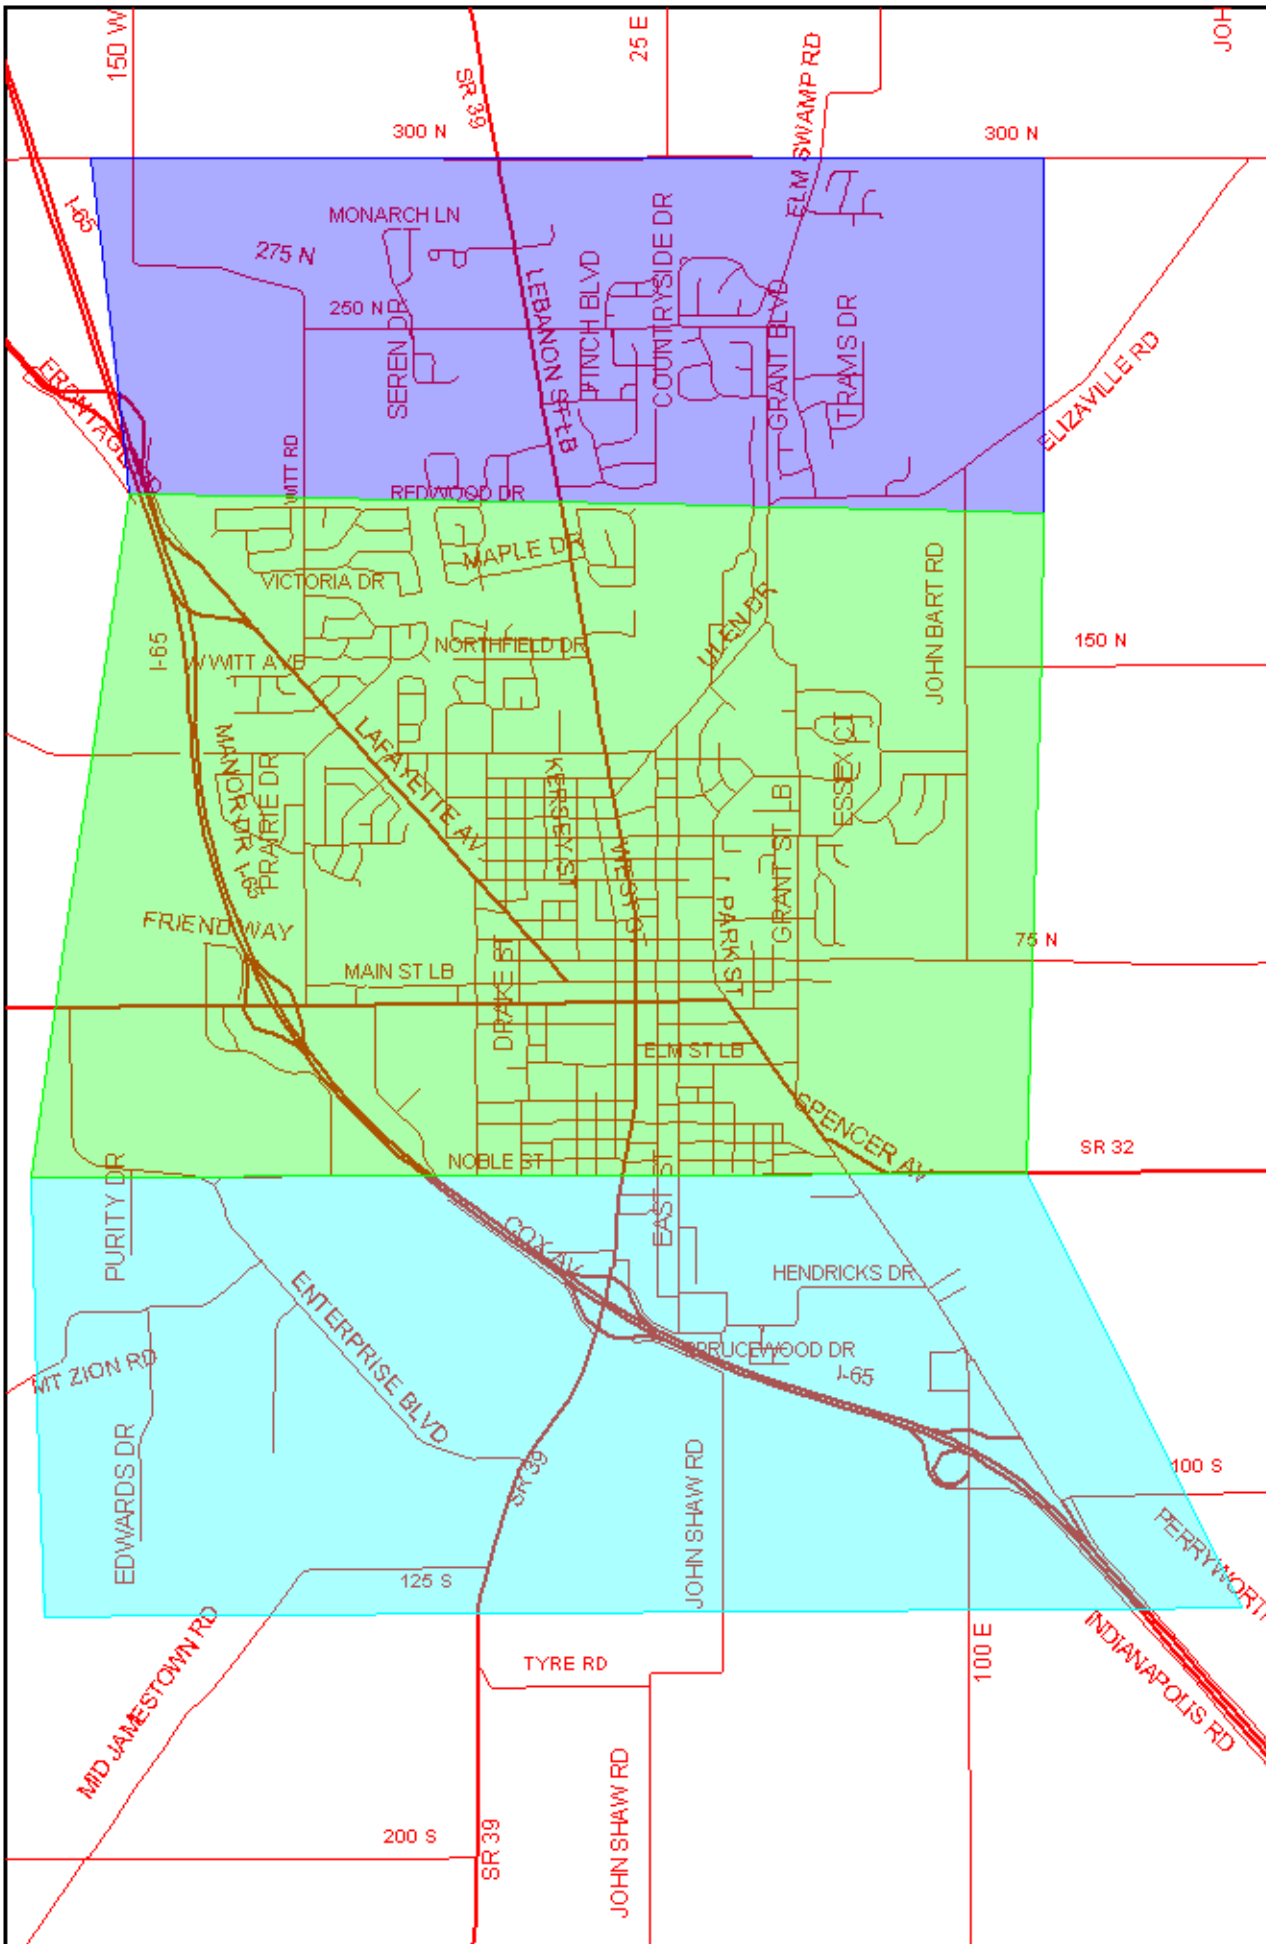

**Flushing Schedule**

Feature Name:

4/18-4/20

4/21-4/25

4/26-4/29

**Roads**

**Highways**

**Flushing Schedule 2016**